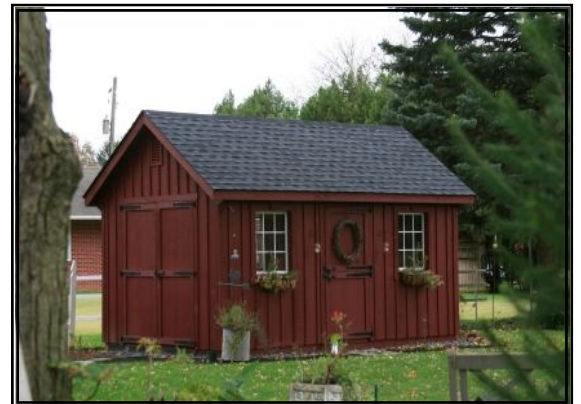

## Pine and Batten Siding Prices

	A-Frame	Quaker	Cape	High Barn
6 x 8	\$2,125	\$2,310	\$2,525	N/A
8 x 8	\$2,175	\$2,375	\$2,600	\$2,375
8 x 10	\$2,370	\$2,575	\$2,825	\$2,580
8 x 12	\$2,575	\$2,800	\$3,075	\$2,820
8 x 14	\$2,800	\$3,050	\$3,330	\$3,050
8 x 16	\$3,000	\$3,300	\$3,600	\$3,300
10 x 10	\$2,650	\$2,875	\$3,150	\$2,890
10 x 12	\$2,875	\$3,125	\$3,430	\$3,140
10 x 14	\$3,100	\$3,400	\$3,725	\$3,400
10 x 16	\$3,350	\$3,665	\$4,000	\$3,660
10 x 18	\$3,605	\$3,945	\$4,325	\$3,950
10 x 20	\$3,870	\$4,225	\$4,625	\$4,225
10 x 24	\$4,375	\$4,785	\$5,250	\$4,795
12 x 12	\$3,275	\$3,785	\$3,925	\$3,595
12 x 14	\$3,550	\$4,075	\$4,250	\$3,880
12 x 16	\$3,800	\$4,365	\$4,550	\$4,165
12 x 18	\$4,075	\$4,650	\$4,880	\$4,450
12 x 20	\$4,350	\$4,975	\$5,225	\$4,780
12 x 22	\$4,650	\$5,280	\$5,575	\$5,075
12 x 24	\$4,925	\$5,600	\$5,935	\$5,400
12 x 28	\$5,525	\$6,250	\$6,640	\$6,000
12 x 30	\$5,800	\$6,575	\$6,980	\$6,375
12 x 32	\$6,100	\$6,880	\$7,345	\$6,685
12 x 36	\$6,675	\$7,500	\$8,000	\$7,325
12 x 40	\$7,250	N/A	\$8,725	\$7,950
14 x 20	\$5,050	N/A	\$6,000	\$5,500
14 x 24	\$6,000	N/A	\$7,175	\$6,550
14 x 26	\$6,450	N/A	\$7,700	\$7,115
14 x 30	\$7,425	N/A	\$8,900	\$8,125
14 x 32	\$7,875	N/A	\$9,445	\$8,625
14 x 36	\$8,770	N/A	\$10,500	\$9,600
14 x 40	\$9,675	N/A	\$11,600	\$10,600

8x10 A-Frame (Unfinished)

(10x16 Cape w/ Dutch Front Door

Sheds 10x14 and under come w/ 4-lite windows  
Sheds 10x16 and larger come w/ 6, 8, or 9 Lite  
One window is standard in 8x8 or smaller  
Base prices do not come with stain.